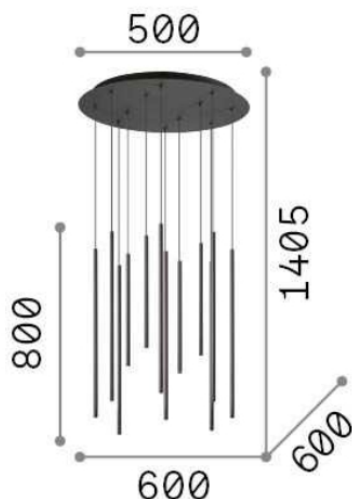

## DECORATIVO - Hanging

Indoor ceiling mounted lamp with multiple integrated LED sources and direct light emission

Ean	8021696263434
Item	FILO SP12 NERO
Installation	Ceiling
Guarantee	5 years
Gross weight	10.77 kg
Volume	0.1232 m <sup>3</sup>

## Source info

Integrated source	Integrated LED module
Replaceable source	YES (by qualified operators only)
Power	LED 25W
Emission	Direct
Max consumption	max 25,00 W
Features LED	LED SMD OSRAM
CCT	3000 K
Duration LED (t. 25°C)	30000 h
CRI	> 80
Light beam	45°
Light beam flux	3150 lm
Useful light flux	2520 lm
Photobiological risk	1
Standby power	< 0.50