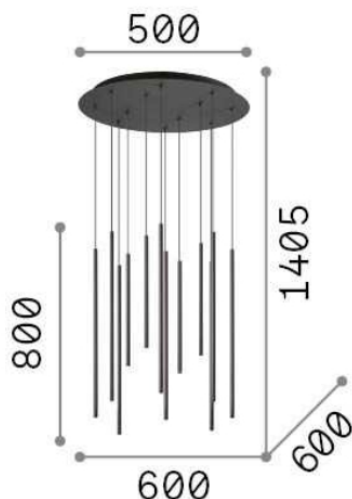

## DECORATIVO - Hanging

Indoor ceiling mounted lamp with multiple integrated LED sources and direct light emission

Ean	8021696263441
Item	FILO SP12 BIANCO
Installation	Ceiling
Guarantee	5 years
Gross weight	10.77 kg
Volume	0.1232 m <sup>3</sup>

## Source info

Integrated source	Integrated LED module
Replaceable source	YES (by qualified operators only)
Power	LED 25W
Emission	Direct
Max consumption	max 25,00 W
Features LED	LED SMD OSRAM
CCT	3000 K
Duration LED (t. 25°C)	30000 h
CRI	> 80
Light beam	45°
Light beam flux	3150 lm
Useful light flux	2520 lm
Photobiological risk	1
Standby power	< 0.50