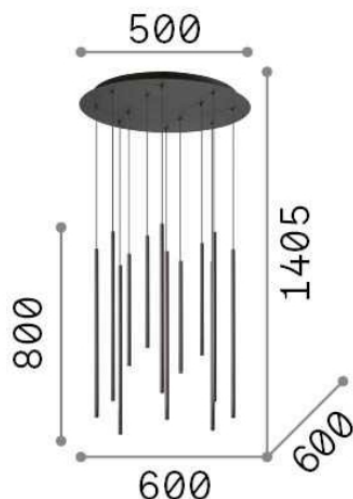

Filo

General info

DECORATIVO - Hanging

Indoor ceiling mounted lamp with multiple integrated LED sources and direct light emission

Ean	8021696263663
Item	FILO SP12 OTTONE
Installation	Ceiling
Guarantee	5 years
Gross weight	10.77 kg
Volume	0.1232 m ³

Technical info

Net weight	8.6 kg
Insulation class	I
Protection index	IP20
Operating temperature	0° ~ +40 °C
Dimmer	Non-dimmable, On-Off
Power output	220-240 V AC 50 Hz
Power supply	In-built, included YES (by qualified operators only), electronic

Source info

Integrated source	Integrated LED module
Replaceable source	YES (by qualified operators only)
Power	LED 25W
Emission	Direct
Max consumption	max 25,00 W
Features LED	LED SMD OSRAM
CCT	3000 K
Duration LED (t. 25°C)	30000 h
CRI	> 80
Light beam	45°
Light beam flux	3150 lm
Useful light flux	2520 lm
Photobiological risk	1
Standby power	< 0.50