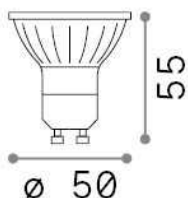

Lampadine gu10

rev. 10-04-2023

General info

Lampadine e accessori - Lampadine gu10

Dimmable light bulb with integrated LED sources and direct light emission

Ean	8021696266251
Item	GU10 05W 470Lm 3000K DIMM
Installation	Light bulb
Guarantee	5 years
Gross weight	0.08 kg
Volume	0.000138 m ³

Technical info

Net weight	0.06 kg
Insulation class	-
Compliance	CE
Power output	220-240 V AC 50/60 Hz
Dimmer	Dimmable, TRIAC
Power supply	Not required

Source info

Power	5 W
Emission	Direct
Max consumption	max 5,30 W
CCT	3000 K
Duration LED (t. 25°C)	25000 h
CRI	> 90
Light beam	390 lm
Useful light flux	390 lm
Photobiological risk	1
Standby power	< 0.50 W