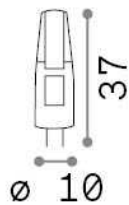

General info

Lampadine e accessori - Lampadine g4

Dimmable light bulb with integrated LED sources and diffuse light emission

Ean	8021696266282
Item	G4 2.0W 3000K CRI80 DIMM
Installation	Light bulb
Guarantee	5 years
Gross weight	0.01 kg
Volume	8e-06 m ³

Technical info

Net weight	0.01 kg
Insulation class	-
Compliance	CE
Power output	12 V DC
Dimmer	Dimmable, Phase-cut
Power supply	Required, remoted, not included

Source info

Power	2 W
Emission	Diffuse
Max consupcion	max 1,80 W
CCT	3000 K
Duration LED (t. 25°C)	25000 h
CRI	> 80
Light beam	180 lm
Useful light flux	180 lm
Photobiological risk	1
Standby power	< 0.50 W