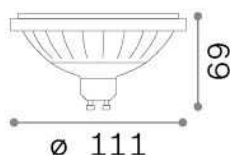

Lampadine gu10

rev. 10-04-2023

General info

Lampadine e accessori - Lampadine gu10

Dimmable light bulb with integrated LED sources and direct light emission

| | |
|---------------------|----------------------------|
| Ean | 8021696266299 |
| Item | GU10 13W 1300Lm 3000K DIMM |
| Installation | Light bulb |
| Guarantee | 5 years |
| Gross weight | 0.16 kg |
| Volume | 0.001008 m ³ |

Source info

| | |
|-------------------------------|-------------|
| Power | 13 W |
| Emission | Direct |
| Max consumption | max 12,80 W |
| CCT | 3000 K |
| Duration LED (t. 25°C) | 25000 h |
| CRI | > 80 |
| Light beam | 1300 lm |
| Useful light flux | 1300 lm |
| Standby power | < 0.50 W |