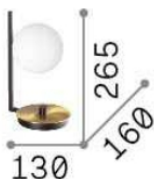

General info

DECORATIVO - Table

Indoor table lamp with in-built switch and diffuse light emission

Ean	8021696273679
Item	BIRDS TL1
Installation	Table
Guarantee	5 years
Gross weight	1.31 kg
Volume	0.01632 m ³

Technical info

Net weight	0.9 kg
Insulation class	II
Protection index	IP20
Operating temperature	0° ~ +40 °C
Dimmer	Non-dimmable
Power output	220-240 V AC
Power supply	Not required

Source info

Integrated source	Light bulb (included)
Replaceable source	YES
Power	G9 max 1 x 15W
Emission	Diffuse
Max consumption	-
Bulb included	EAN 8021696209043