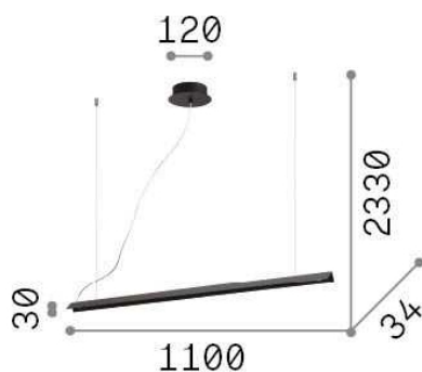

V-line

General info

DECORATIVO - Hanging

Indoor suspended linear fitting with integrated LED sources and direct light emission

Ean	8021696275369
Item	V-LINE SP BIANCO
Installation	Suspension
Guarantee	5 years
Gross weight	1.86 kg
Volume	0.00575 m ³

Technical info

Net weight	1.05 kg
Insulation class	II
Protection index	IP20
Operating temperature	0° ~ +40 °C
Dimmer	Non-dimmable, On-Off
Power output	220-240 V AC 50/60 Hz
Power supply	In-built, included YES (by qualified operators only), electronic

Source info

Integrated source	Integrated LED module
Replaceable source	YES (by qualified operators only)
Power	LED 20W
Emission	Direct
Max consumption	max 20 W
Features LED	LED SMD
CCT	3000 K
Duration LED (t. 25°C)	20000 h
CRI	> 80
SDCM	5
Light beam	60°
Light beam flux	1800 lm
Useful light flux	930 lm
Photobiological risk	EXEMPT
Standby power	< 0.50