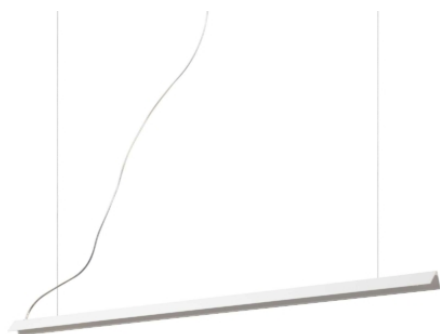

V-line

General info

DECORATIVO - Hanging

Indoor suspended linear fitting with integrated LED sources and direct light emission

Ean	8021696275369
Item	V-LINE SP BIANCO
Installation	Suspension
Guarantee	5 years
Gross weight	1.86 kg
Volume	0.00575 m ³

Technical info

Net weight	1.05 kg
Insulation class	II
Protection index	IP20
Operating temperature	0° ~ +40 °C
Dimmer	Non-dimmable, On-Off
Power output	220-240 V AC 50/60 Hz
Power supply	In-built, included YES (by qualified operators only), electronic

Source info

Integrated source	Integrated LED module
Replaceable source	YES (by qualified operators only)
Power	LED 20W
Emission	Direct
Max consumption	max 20 W
Features LED	LED SMD
CCT	3000 K
Duration LED (t. 25°C)	20000 h
CRI	> 80
SDCM	5
Light beam	60°
Light beam flux	1800 lm
Useful light flux	930 lm
Photobiological risk	EXEMPT
Standby power	< 0.50