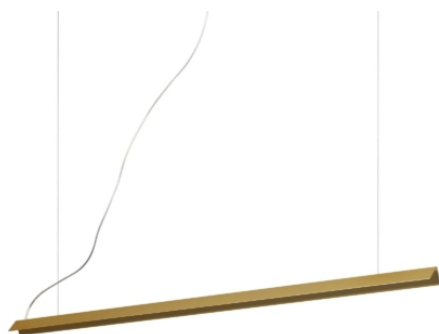

## V-line

## DECORATIVO - Hanging

Indoor suspended linear fitting with integrated LED sources and direct light emission

Ean	8021696275383
Item	V-LINE SP OTTONE
Installation	Suspension
Guarantee	5 years
Gross weight	1.86 kg
Volume	0.00575 m <sup>3</sup>