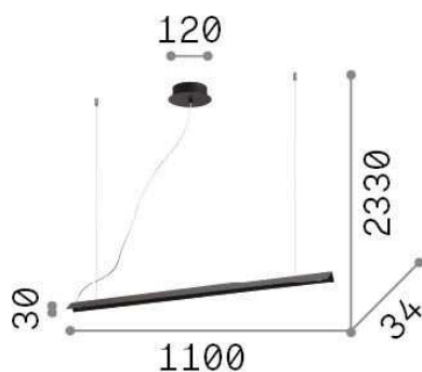

## DECORATIVO - Hanging

Indoor suspended linear fitting with integrated LED sources and direct light emission

Ean	8021696275383
Item	V-LINE SP OTTONE
Installation	Suspension
Guarantee	5 years
Gross weight	1.86 kg
Volume	0.00575 m <sup>3</sup>

## Source info

Integrated source	Integrated LED module
Replaceable source	YES (by qualified operators only)
Power	LED 20W
Emission	Direct
Max consumption	max 20 W
Features LED	LED SMD
CCT	3000 K
Duration LED (t. 25°C)	20000 h
CRI	> 80
SDCM	5
Light beam	60°
Light beam flux	1800 lm
Useful light flux	930 lm
Photobiological risk	EXEMPT
Standby power	< 0.50