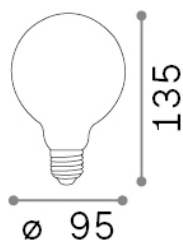

General info

Lampadine e accessori - Globo small

Ean	8021696277790
Item	E27 GLOBO D095 08W 3000K CRI80 SATIN INTERA DIMM
Installation	-
Guarantee	5 years
Gross weight	0.14 kg
Volume	0.00145 m ³

Technical info

Net weight	0.06 kg
Insulation class	-
Compliance	CE
Power output	220-240 V AC 50 Hz
Dimmer	Dimmable, TRIAC
Power supply	Not required

Source info

Power	8 W
Emission	Diffuse
Max consumption	max 8,00 W
CCT	3000 K
Duration LED (t. 25°C)	15000 h
CRI	> 80
Light beam	900 lm
Useful light flux	900 lm
Photobiological risk	1
Standby power	< 0.50 W