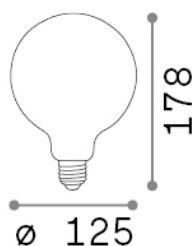

General info

Lampadine e accessori - Globo big

Ean	8021696277813
Item	E27 GLOBO D125 08W 3000K CRI80 SATIN INTERA DIMM
Installation	-
Guarantee	5 years
Gross weight	0.24 kg
Volume	0.003211 m ³

Technical info

Net weight	0.09 kg
Insulation class	-
Compliance	CE
Power output	220-240 V AC 50 Hz
Dimmer	Dimmable, TRIAC
Power supply	Not required

Source info

Power	8 W
Emission	Diffuse
Max consumption	max 8,00 W
CCT	3000 K
Duration LED (t. 25°C)	15000 h
CRI	> 80
Light beam	900 lm
Useful light flux	900 lm
Photobiological risk	1
Standby power	< 0.50 W