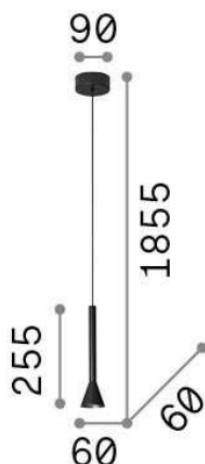

Diesis

General info

DECORATIVO - Hanging

Indoor suspended lamp with integrated LED sources and direct light emission

| | |
|--------------|-------------------------|
| Ean | 8021696279770 |
| Item | DIESIS SP NERO |
| Installation | Suspension |
| Guarantee | 5 years |
| Gross weight | 0.58 kg |
| Volume | 0.005408 m ³ |

Technical info

| | |
|-----------------------|---|
| Net weight | 0.45 kg |
| Insulation class | II |
| Protection index | IP20 |
| Operating temperature | 0° ~ +40 °C |
| Dimmer | Non-dimmable, On-Off |
| Power output | 220-240 V AC 50/60 Hz |
| Power supply | In-built, included YES (by qualified operators only), electronic |

Source info

| | |
|------------------------|-----------------------------------|
| Integrated source | Integrated LED module |
| Replaceable source | YES (by qualified operators only) |
| Power | LED 7W |
| Emission | Direct |
| Max consumption | max 7,00 W |
| Features LED | LED COB |
| CCT | 3000 K |
| Duration LED (t. 25°C) | 20000 h |
| CRI | > 80 |
| SDCM | 3 |
| Light beam flux | 580 lm |
| Useful light flux | 550 lm |
| Photobiological risk | 1 |
| Standby power | < 0.50 |