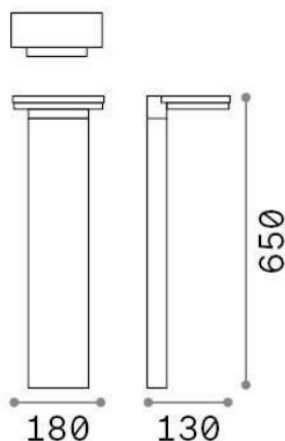

Path

General info

Outdoor - Floor

Outdoor ground mounted bollard with integrated LED sources and direct light emission

Ean	8021696285559
Item	PATH PT SQUARE 3000K
Installation	Floor
Guarantee	5 years
Gross weight	2.33 kg
Volume	0.016302 m ³

Technical info

Net weight	1.84 kg
Insulation class	I
Protection index	IP65
Operating temperature	-15° ~ +45 °C
Dimmer	Non-dimmable, On-Off
Power output	220-240 V AC 50/60 Hz
Power supply	In-built, included
Load resistance	YES (by qualified operators only), electronic IK08

Source info

Integrated source	Integrated LED module
Repleaceable source	NO
Power	LED 10W
Emission	Direct
Max consuption	max 10 W
Features LED	LED SMD
CCT	3000 K
Duration LED (t. 25°C)	20000 h
CRI	> 80
SDCM	3
Light beam	105°
Light beam flux	1200 lm
Useful light flux	750 lm
Standby power	< 0.50