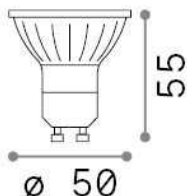

Lampadine gu10

rev. 10-04-2023

General info

Lampadine e accessori - Lampadine gu10

Dimmable light bulb with integrated LED sources and direct light emission

Ean	8021696285566
Item	GU10 05W 500Lm 4000K DIMM
Installation	Light bulb
Guarantee	5 years
Gross weight	0.08 kg
Volume	0.000138 m ³

Technical info

Net weight	0.06 kg
Insulation class	-
Compliance	CE
Power output	220-240 V AC 50/60 Hz
Dimmer	Dimmable, TRIAC
Power supply	Not required

Source info

Power	5 W
Emission	Direct
Max consumption	max 5,40 W
CCT	4000 K
Duration LED (t. 25°C)	25000 h
CRI	> 90
Light beam	420 lm
Useful light flux	420 lm
Photobiological risk	1
Standby power	< 0.50 W