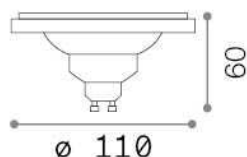

Lampadine gu10

rev. 10-04-2023

General info

Lampadine e accessori - Lampadine gu10

Non-dimmable light bulb with integrated LED sources and direct light emission

Ean	8021696285573
Item	GU10 12W 1190Lm 4000K
Installation	Light bulb
Guarantee	5 years
Gross weight	0.09 kg
Volume	0.000908 m ³

Technical info

Net weight	0.08 kg
Insulation class	-
Compliance	CE
Power output	220-240 V AC 50/60 Hz
Dimmer	Non-dimmable, On-Off
Power supply	Not required

Source info

Power	12 W
Emission	Direct
Max consumption	max 11,50 W
CCT	4000 K
Duration LED (t. 25°C)	25000 h
CRI	> 80
Light beam	1190 lm
Useful light flux	1190 lm
Standby power	< 0.50 W