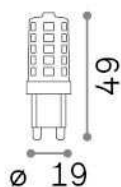

General info

Lampadine e accessori - Lampadine g9

Non-dimmable light bulb with integrated LED sources and diffuse light emission

Ean	8021696288208
Item	G9 3.0W 3000K CRI90
Installation	Light bulb
Guarantee	5 years
Gross weight	0.02 kg
Volume	2.4e-05 m ³

Technical info

Net weight	0.02 kg
Insulation class	-
Compliance	CE
Power output	220-240 V AC 50 Hz
Dimmer	Non-dimmable, On-Off
Power supply	Not required

Source info

Power	3,5 W
Emission	Diffuse
Max consumption	max 3,40 W
CCT	3000 K
Duration LED (t. 25°C)	15000 h
CRI	> 90
Light beam	310 lm
Useful light flux	310 lm
Standby power	< 0.50 W