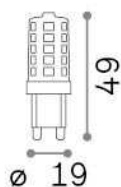

General info

Lampadine e accessori - Lampadine g9

Dimmable light bulb with integrated LED sources and diffuse light emission

Ean	8021696288215
Item	G9 3.0W 3000K CRI80 DIMM
Installation	Light bulb
Guarantee	5 years
Gross weight	0.02 kg
Volume	2.4e-05 m³

Technical info

Net weight	0.02 kg
Insulation class	-
Compliance	CE
Power output	220-240 V AC 50 Hz
Dimmer	Dimmable, TRIAC
Power supply	Not required

Source info

Power	3 W
Emission	Diffuse
Max consumption	max 3,00 W
CCT	3000 K
Duration LED (t. 25°C)	25000 h
CRI	> 80
Light beam	260 lm
Useful light flux	260 lm
Standby power	< 0.50 W