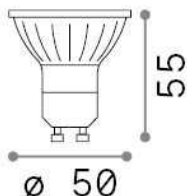

## Lampadine e accessori - Lampadine gu10

Dimmable light bulb with integrated LED sources and direct light emission

<b>Ean</b>	8021696288239
<b>Item</b>	GU10 07W 670Lm 3000K DIMM
<b>Installation</b>	Light bulb
<b>Guarantee</b>	5 years
<b>Gross weight</b>	0.08 kg
<b>Volume</b>	0.000138 m <sup>3</sup>

## Source info

<b>Power</b>	7 W
<b>Emission</b>	Direct
<b>Max consumption</b>	max 7,00 W
<b>CCT</b>	3000 K
<b>Duration LED (t. 25°C)</b>	25000 h
<b>CRI</b>	> 90
<b>Light beam</b>	540 lm
<b>Useful light flux</b>	540 lm
<b>Standby power</b>	< 0.50 W