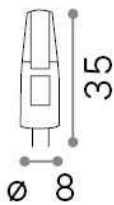

General info

Lampadine e accessori - Lampadine g4

Non-dimmable light bulb with integrated LED sources and diffuse light emission

Ean	8021696288345
Item	G4 1.5W 3000K CRI90
Installation	Light bulb
Guarantee	5 years
Gross weight	0.01 kg
Volume	4e-06 m ³

Technical info

Net weight	0.01 kg
Insulation class	-
Compliance	CE
Power output	12 V DC
Dimmer	Non-dimmable, On-Off
Power supply	Required, remoted, not included

Source info

Power	1,5 W
Emission	Diffuse
Max consuption	max 1,50 W
CCT	3000 K
Duration LED (t. 25°C)	15000 h
CRI	> 90
Light beam	150 lm
Useful light flux	150 lm
Photobiological risk	1
Standby power	< 0.50 W