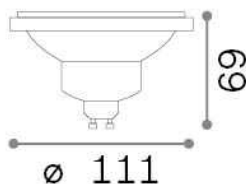

Lampadine gu10

rev. 10-04-2023

General info

Lampadine e accessori - Lampadine gu10

Dimmable light bulb with integrated LED sources and direct light emission

Ean	8021696288543
Item	GU10 13W 950Lm 3000K DIMM
Installation	Light bulb
Guarantee	5 years
Gross weight	0.11 kg
Volume	0.002188 m ³

Technical info

Net weight	0.09 kg
Insulation class	-
Compliance	CE
Power output	220-240 V AC 50 Hz
Dimmer	Dimmable, TRIAC
Power supply	Not required

Source info

Power	10 W
Emission	Direct
Max consupion	max 10,00 W
CCT	3000 K
Duration LED (t. 25°C)	15000 h
CRI	> 80
Light beam	800 lm
Useful light flux	800 lm
Photobiological risk	2
Standby power	< 0.50 W