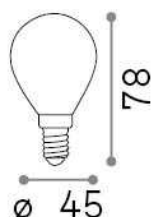

General info

Lampadine e accessori - Sfera

Non-dimmable light bulb with integrated LED sources and diffuse light emission

Ean	8021696289212
Item	E14 SFERA 4W 3000K CRI90 BIANCO
Installation	Light bulb
Guarantee	5 years
Gross weight	0.03 kg
Volume	0.000272 m ³

Technical info

Net weight	0.03 kg
Insulation class	-
Compliance	CE
Power output	220-240 V AC 50/60 Hz
Dimmer	Non-dimmable, On-Off
Power supply	Not required

Source info

Power	4 W
Emission	Diffuse
Max consumption	max 4,00 W
CCT	3000 K
Duration LED (t. 25°C)	25000 h
CRI	> 90
Light beam	340 lm
Useful light flux	340 lm
Standby power	< 0.50 W