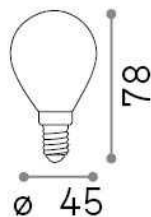

General info

Lampadine e accessori - Sfera

Dimmable light bulb with integrated LED sources and diffuse light emission

Ean	8021696289229
Item	E14 SFERA 4W 3000K CRI80 BIANCO DIMM
Installation	Light bulb
Guarantee	5 years
Gross weight	0.03 kg
Volume	0.000272 m ³

Technical info

Net weight	0.03 kg
Insulation class	-
Compliance	CE
Power output	220-240 V AC 50/60 Hz
Dimmer	Dimmable, TRIAC
Power supply	Not required

Source info

Power	4 W
Emission	Diffuse
Max consumption	max 3,70 W
CCT	3000 K
Duration LED (t. 25°C)	25000 h
CRI	> 80
Light beam	340 lm
Useful light flux	340 lm
Standby power	< 0.50 W