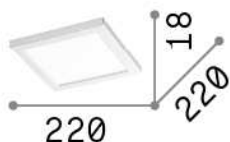

Aura

General info

Indoor - Ceiling lamps

Ean	8021696290812
Item	AURA PL SQUARE 3000K NERO
Installation	Ceiling lamps
Guarantee	5 years
Gross weight	0.5 kg
Volume	0.001829 m ³

Technical info

Net weight	0.4 kg
Insulation class	II
Protection index	IP20
Compliance	CE
Operating temperature	0° ~ +40 °C
Dimmer	Non-dimmable, On-Off
Power output	220-240 V AC 50/60 Hz
Power supply	In-built, included NO, electronic
Recessed specifications	65...205 - h. ≥ 26

Source info

Integrated source	Integrated LED module
Replaceable source	No
Power	LED 20 W
Emission	Direct
Max consumption	max 20,00 W
Features LED	LED SMD
CCT	3000 K
Duration LED (t. 25°C)	30000 h
CRI	> 80
Light beam	115°
Light beam flux	1950 lm
Useful light flux	1690 lm
Photobiological risk	EXEMPT