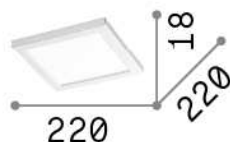

Aura

General info

Indoor - Ceiling lamps

Ean	8021696290836
Item	AURA PL SQUARE 3000K BIANCO
Installation	Ceiling lamps
Guarantee	5 years
Gross weight	0.5 kg
Volume	0.001829 m³

Technical info

Net weight	0.4 kg
Insulation class	II
Protection index	IP20
Compliance	CE
Operating temperature	0° ~ +40 °C
Dimmer	Non-dimmable, On-Off
Power output	220-240 V AC 50/60 Hz
Power supply	In-built, included NO, electronic
Recessed specifications	65...205 - h. ≥ 26

Source info

Integrated source	Integrated LED module
Replaceable source	No
Power	LED 20 W
Emission	Direct
Max consumption	max 20,00 W
Features LED	LED SMD
CCT	3000 K
Duration LED (t. 25°C)	30000 h
CRI	> 80
Light beam	115°
Light beam flux	1950 lm
Useful light flux	1690 lm
Photobiological risk	EXEMPT