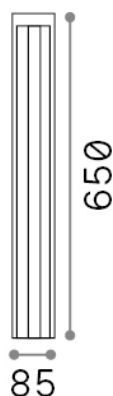

General info

Outdoor - Floor lamps

Ean	8021696294025
Item	KURT PT ANTRACITE 4000K
Installation	Floor lamps
Guarantee	5 years
Gross weight	2.2 kg
Volume	0.006002 m ³

Technical info

Net weight	1.93 kg
Insulation class	I
Protection index	IP54
Compliance	CE
Operating temperature	-
Dimmer	Non-dimmable, On-Off
Power output	100-240 V AC 50/60 Hz
Power supply	In-built, included NO, electronic

Source info

Integrated source	Integrated LED module
Replaceable source	No
Power	LED 11 W
Emission	Direct Asymmetrical
Max consumption	max 11,00 W
Features LED	LED COB
CCT	4000 K
Duration LED (t. 25°C)	30000 h
CRI	> 80
SDCM	3
Light beam flux	1000 lm
Useful light flux	250 lm
Photobiological risk	1