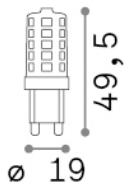

General info

Lampadine e accessori - Lampadine g9

Ean	8021696305486
Item	G9 4.0W 3000K CRI80
Installation	-
Guarantee	5 years
Gross weight	0.02 kg
Volume	2.5e-05 m ³

Technical info

Net weight	0.02 kg
Insulation class	-
Compliance	CE
Power output	220-240 V AC 50/60 Hz
Dimmer	Non-dimmable, On-Off
Power supply	Not required

Source info

Power	4 W
Emission	Diffuse
Max consumption	max 4,00 W
CCT	3000 K
Duration LED (t. 25°C)	15000 h
CRI	> 80
Light beam	510 lm
Useful light flux	510 lm
Photobiological risk	1