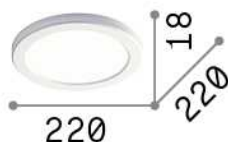

Aura

General info

Indoor - Ceiling lamps

Ean	8021696306346
Item	AURA PL ROUND 4000K BIANCO
Installation	Ceiling lamps
Guarantee	5 years
Gross weight	0.45 kg
Volume	0.001829 m ³

Technical info

Net weight	0.35 kg
Insulation class	II
Protection index	IP20
Compliance	CE
Operating temperature	0° ~ +40 °C
Dimmer	Non-dimmable, On-Off
Power output	220-240 V AC 50/60 Hz
Power supply	In-built, included NO, electronic
Recessed specifications	65...205 - h. ≥ 26

Source info

Integrated source	Integrated LED module
Replaceable source	No
Power	LED 20 W
Emission	Direct
Max consumption	max 20,00 W
Features LED	LED SMD
CCT	4000 K
Duration LED (t. 25°C)	30000 h
CRI	> 80
Light beam	115°
Light beam flux	2000 lm
Useful light flux	1660 lm
Photobiological risk	EXEMPT