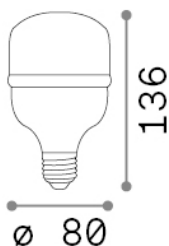

Bin

General info

Lampadine e accessori - Bin

Ean	8021696306889
Item	E27 BIN 20W 4000K CRI80 BIANCO
Installation	-
Guarantee	5 years
Gross weight	0.1 kg
Volume	0.00089 m ³

Technical info

Net weight	0.07 kg
Insulation class	-
Compliance	CE
Power output	220-240 V AC 50/60 Hz
Dimmer	Non-dimmable, On-Off
Power supply	Not required

Source info

Power	20 W
Emission	Diffuse
Max consumption	max 20,00 W
CCT	4000 K
Duration LED (t. 25°C)	25000 h
CRI	> 80
Light beam	2050 lm
Useful light flux	2050 lm
Photobiological risk	EXEMPT