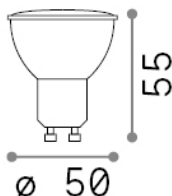

Lampadine gu10

rev. 10-04-2023

General info

Lampadine e accessori - Lampadine gu10

Ean	8021696307619
Item	GU10 05W 380Lm 2700K CRI95
Installation	-
Guarantee	5 years
Gross weight	0.03 kg
Volume	0.000138 m ³

Technical info

Net weight	0.03 kg
Insulation class	-
Compliance	CE
Power output	220-240 V AC 50/60 Hz
Dimmer	Non-dimmable, On-Off
Power supply	Not required

Source info

Power	5 W
Emission	Direct
Max consumption	max 5,00 W
CCT	2700 K
Duration LED (t. 25°C)	25000 h
CRI	> 95
Light beam	380 lm
Useful light flux	380 lm