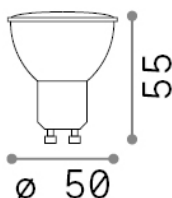

Lampadine gu10

rev. 10-04-2023

General info

Lampadine e accessori - Lampadine gu10

Ean	8021696307626
Item	GU10 07W 600Lm 2700K CRI95
Installation	-
Guarantee	5 years
Gross weight	0.03 kg
Volume	0.000138 m ³

Technical info

Net weight	0.03 kg
Insulation class	-
Compliance	CE
Power output	220-240 V AC 50/60 Hz
Dimmer	Non-dimmable, On-Off
Power supply	Not required

Source info

Power	7 W
Emission	Direct
Max consumption	max 7,00 W
CCT	2700 K
Duration LED (t. 25°C)	25000 h
CRI	> 95
Light beam	600 lm
Useful light flux	600 lm