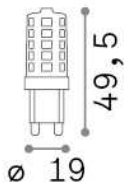

General info

Lampadine e accessori - Lampadine g9

Ean	8021696307886
Item	G9 3.5W 4000K CRI80 DIMM
Installation	-
Guarantee	5 years
Gross weight	0.02 kg
Volume	2.5e-05 m ³

Technical info

Net weight	0.02 kg
Insulation class	-
Compliance	CE
Power output	220-240 V AC 50/60 Hz
Dimmer	Dimmable, TRIAC
Power supply	Not required

Source info

Power	3,5 W
Emission	Diffuse
Max consumption	max 3,50 W
CCT	4000 K
Duration LED (t. 25°C)	15000 h
CRI	> 80
Light beam	440 lm
Useful light flux	440 lm
Photobiological risk	1
Standby power	< 0.50 W