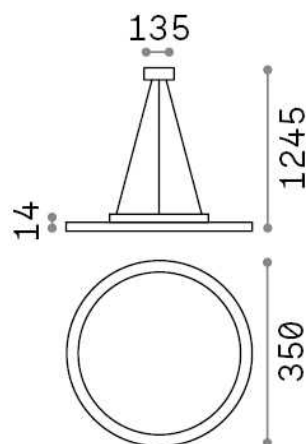

Fly

General info

Indoor - Suspensions

Ean	8021696307961
Item	FLY SLIM SP D35 3000K
Installation	Suspensions
Guarantee	5 years
Gross weight	5.25 kg
Volume	-

Technical info

Net weight	4.2 kg
Insulation class	I
Protection index	IP40
Compliance	CE
Operating temperature	0° ~ +40 °C
Dimmer	Non-dimmable, On-Off
Power output	220-240 V AC 50/60 Hz
Power supply	In-built, included Replaceable (by qualified operators only), electronic, tridonic
Accessories not included	Dimmable driver, upright module

Source info

Integrated source	Integrated LED module
Replaceable source	Replaceable (by qualified operators only)
Power	18 W
Emission	Direct
Max consumption	max 18,00 W
Features LED	LED SMD SAMSUNG
CCT	3000 K
Duration LED (t. 25°C)	50000 h
CRI	> 80
SDCM	3
Light beam	87°
UGR Maximum	< 19
Light beam flux	2650 lm
Useful light flux	2110 lm
Photobiological risk	1