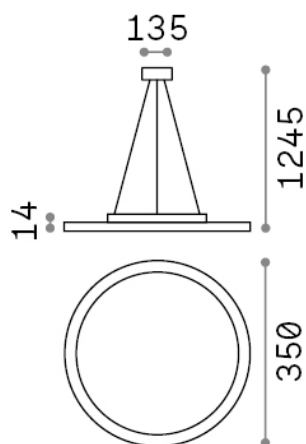

Fly

General info

Indoor - Suspensions

Ean	8021696307978
Item	FLY SLIM SP D35 4000K
Installation	Suspensions
Guarantee	5 years
Gross weight	5.25 kg
Volume	-

Technical info

Net weight	4.2 kg
Insulation class	I
Protection index	IP40
Compliance	CE
Operating temperature	0° ~ +40 °C
Dimmer	Non-dimmable, On-Off
Power output	220-240 V AC 50/60 Hz
Power supply	In-built, included Replaceable (by qualified operators only), electronic, tridonic
Accessories not included	Dimmable driver, upright module

Source info

Integrated source	Integrated LED module
Replaceable source	Replaceable (by qualified operators only)
Power	18 W
Emission	Direct
Max consumption	max 18,00 W
Features LED	LED SMD SAMSUNG
CCT	4000 K
Duration LED (t. 25°C)	50000 h
CRI	> 80
SDCM	3
Light beam	87°
UGR Maximum	< 19
Light beam flux	2800 lm
Useful light flux	2230 lm
Photobiological risk	1