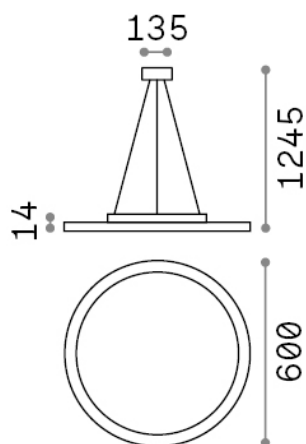

Fly

General info

Indoor - Suspensions

Ean	8021696308005
Item	FLY SLIM SP D60 3000K
Installation	Suspensions
Guarantee	5 years
Gross weight	8.8 kg
Volume	-

Technical info

Net weight	7.3 kg
Insulation class	I
Protection index	IP40
Compliance	CE
Operating temperature	0° ~ +40 °C
Dimmer	Non-dimmable, On-Off
Power output	220-240 V AC 50/60 Hz
Power supply	In-built, included Replaceable (by qualified operators only), electronic, tridonic
Accessories not included	Dimmable driver, upright module

Source info

Integrated source	Integrated LED module
Replaceable source	Replaceable (by qualified operators only)
Power	53 W
Emission	Direct
Max consumption	max 53,00 W
Features LED	LED SMD SAMSUNG
CCT	3000 K
Duration LED (t. 25°C)	50000 h
CRI	> 80
SDCM	3
Light beam	87°
UGR Maximum	< 19
Light beam flux	7500 lm
Useful light flux	6050 lm
Photobiological risk	1