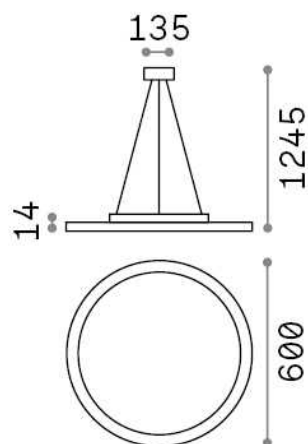

Fly

General info

Indoor - Suspensions

Ean	8021696308012
Item	FLY SLIM SP D60 4000K
Installation	Suspensions
Guarantee	5 years
Gross weight	8.8 kg
Volume	-

Technical info

Net weight	7.3 kg
Insulation class	I
Protection index	IP40
Compliance	CE
Operating temperature	0° ~ +40 °C
Dimmer	Non-dimmable, On-Off
Power output	220-240 V AC 50/60 Hz
Power supply	In-built, included Replaceable (by qualified operators only), electronic, tridonic
Accessories not included	Dimmable driver, upright module

Source info

Integrated source	Integrated LED module
Replaceable source	Replaceable (by qualified operators only)
Power	53 W
Emission	Direct
Max consumption	max 53,00 W
Features LED	LED SMD SAMSUNG
CCT	4000 K
Duration LED (t. 25°C)	50000 h
CRI	> 80
SDCM	3
Light beam	87°
UGR Maximum	< 19
Light beam flux	8000 lm
Useful light flux	6390 lm
Photobiological risk	1