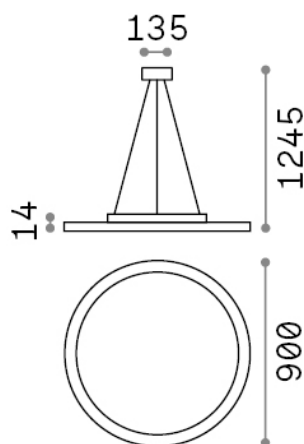

Fly

General info

Indoor - Suspensions

Ean	8021696308036
Item	FLY SLIM SP D90 4000K
Installation	Suspensions
Guarantee	5 years
Gross weight	16 kg
Volume	-

Technical info

Net weight	14.5 kg
Insulation class	I
Protection index	IP40
Compliance	CE
Operating temperature	0° ~ +40 °C
Dimmer	Non-dimmable, On-Off
Power output	220-240 V AC 50/60 Hz
Power supply	In-built, included Replaceable (by qualified operators only), electronic, tridonic/osram
Accessories not included	Dimmable driver, upright module

Source info

Integrated source	Integrated LED module
Replaceable source	Replaceable (by qualified operators only)
Power	65 W
Emission	Direct
Max consumption	max 65,00 W
Features LED	LED SMD SAMSUNG
CCT	4000 K
Duration LED (t. 25°C)	50000 h
CRI	> 80
SDCM	3
Light beam	87°
UGR Maximum	< 19
Light beam flux	9900 lm
Useful light flux	7920 lm
Photobiological risk	1