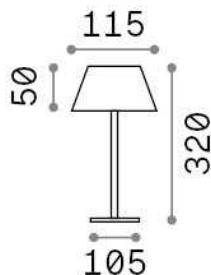

Pure

General info

Outdoor - Table lamps

Ean	8021696311661
Item	PURE TL COFFEE
Installation	Table lamps
Guarantee	5 years
Gross weight	1.54 kg
Volume	0.005156 m ³

Technical info

Net weight	0.84 kg
Insulation class	III
Protection index	IP54
Compliance	CE
Operating temperature	0° ~ +40 °C
Dimmer	YES, Touch dimmer
Power output	3.7 V DC
Battery	YES
Power supply	Integrated switch button Touch switch Required, remoted, not included

Source info

Integrated source	Integrated LED module
Replaceable source	Replaceable (by qualified operators only)
Power	LED 1,5 W
Emission	Direct
Max consumption	max 1,50 W
Features LED	LED SMD
CCT LED	3000 K
Duration LED (t. 25°C)	30000 h
CRI	> 80
Light beam flux	230 lm
Useful light flux	170 lm
Photobiological risk	EXEMPT
Standby power	< 0.50 W
Bulb included	1 - E14 OLIVA 4W 3000K CRI80 SATIN