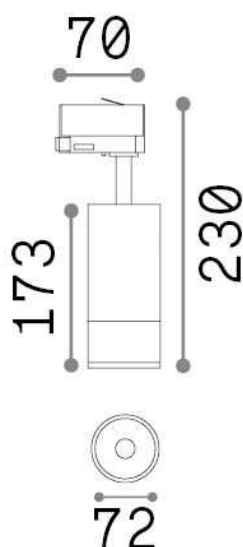

General info

Technical - Spotlights and Tracks

Ean	8021696322100
Item	EOS 25W 4000K ON-OFF BK
Installation	Spotlights and Tracks
Guarantee	5 years
Gross weight	1.16 kg
Volume	0.003276 m ³

Technical info

Net weight	1.1 kg
Insulation class	I
Protection index	IP20
Compliance	CE
Operating temperature	0° ~ +40 °C
Full load efficiency	X
Dimmer	NO, On-Off
Power output	220-240 V AC 50/60 Hz
Power supply	In-built, included Replaceable (by qualified operators only), electronic
Adjustability	vert. 0°-90° , orizz. 0°-355°
Accessories not included	Single connection on-off, Link on-off profile

Source info

Integrated source	Integrated LED module
Replaceable source	Replaceable (by qualified operators only)
Power	25 W
Emission	Direct
Max consumption	max 25,00 W
Features LED	LED COB BRIDGELUX
CCT LED	4000 K
Duration LED (t. 25°c)	30000 h
CRI	> 90
SDCM	3
Light beam	20-55°
Light beam flux	2700 lm
Useful light flux	2430 lm