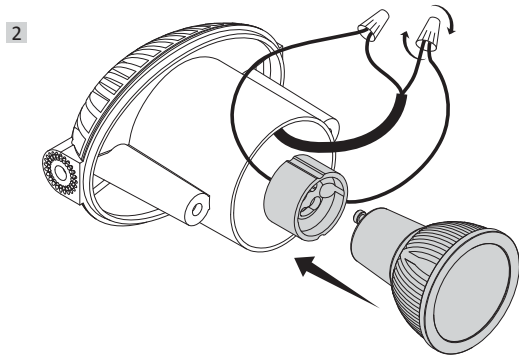

MINITOMMY

MINITOMMY-EL

how to fit the gasket

MADE IN ITALY
www.fumagalli.it

TOMMY
MINITOMMY
FLOODLIGHT

MODEL:
Tommy
Tommy-EL
Tommy-SQ
Minitommy
Minitommy-EL

UK CAUTION! Installation and maintenance procedures must be carried out by a qualified electrician after switching off the electricity supply. Fumagalli company accepts no responsibility for damages caused by incorrect installation, misuse or when used by combining it with spare parts not belonging to the product. Keep the instructions.