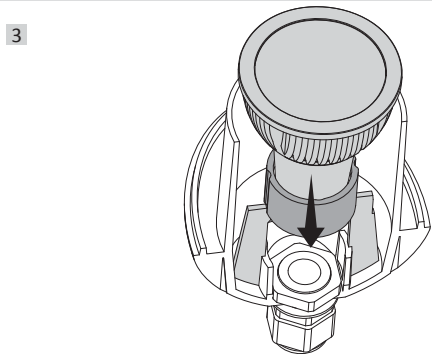

MINITOMMY

MINITOMMY-EL

how to fit the gasket

MADE IN ITALY
www.fumagalli.it

TOMMY
MINITOMMY
FLOODLIGHT

MODEL:
Tommy
Tommy-EL
Tommy-SQ
Minitommy
Minitommy-EL

UK CAUTION! Installation and maintenance procedures must be carried out by a qualified electrician after switching off the electricity supply. Fumagalli company accepts no responsibility for damages caused by incorrect installation, misuse or when used by combining it with spare parts not belonging to the product. Keep the instructions.