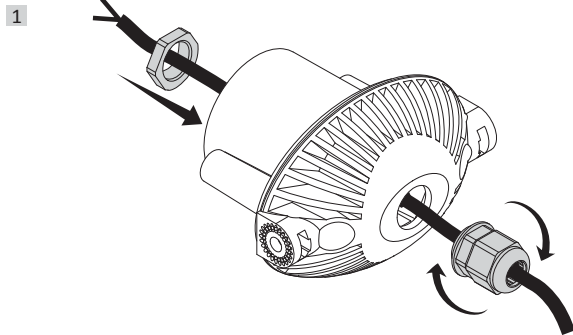

MINITOMMY

MINITOMMY-EL

how to fit the gasket

MADE IN ITALY
www.fumagalli.it

TOMMY
MINITOMMY
FLOODLIGHT

MODEL:
Tommy
Tommy-EL
Tommy-SQ
Minitommy
Minitommy-EL

UK CAUTION! Installation and maintenance procedures must be carried out by a qualified electrician after switching off the electricity supply. Fumagalli company accepts no responsibility for damages caused by incorrect installation, misuse or when used by combining it with spare parts not belonging to the product. Keep the instructions.