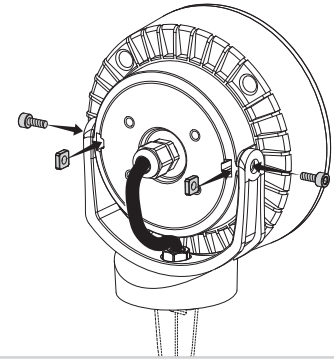

WALL/GROUND/CEILING INSTALLATION

GROUND SPIKE INSTALLATION

TOMMY TOMMY-EL TOMMY-SQ

1

2

3 lamp installation

55mm

4 how to fit the gasket

5

6

7