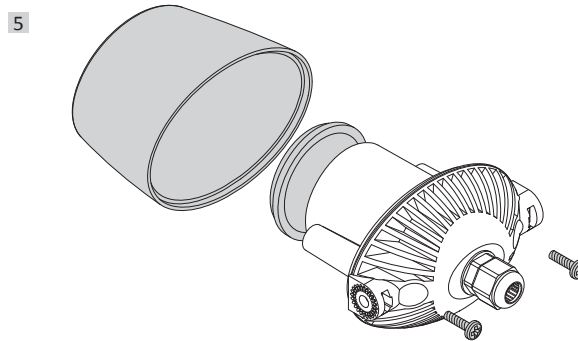

MINITOMMY

MINITOMMY-EL

how to fit the gasket

MADE IN ITALY
www.fumagalli.it

TOMMY
MINITOMMY
FLOODLIGHT

MODEL:
Tommy
Tommy-EL
Tommy-SQ
Minitommy
Minitommy-EL

UK CAUTION! Installation and maintenance procedures must be carried out by a qualified electrician after switching off the electricity supply. Fumagalli company accepts no responsibility for damages caused by incorrect installation, misuse or when used by combining it with spare parts not belonging to the product. Keep the instructions.