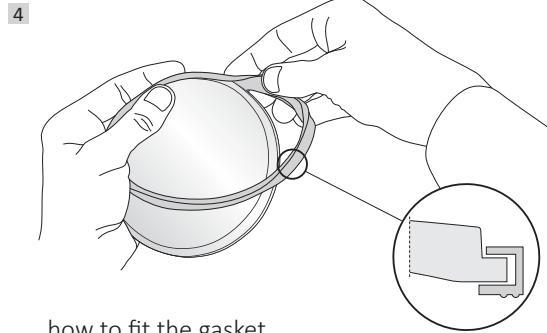

MINITOMMY

MINITOMMY-EL

how to fit the gasket

MADE IN ITALY
www.fumagalli.it

TOMMY
MINITOMMY
FLOODLIGHT

MODEL:
Tommy
Tommy-EL
Tommy-SQ
Minitommy
Minitommy-EL

UK CAUTION! Installation and maintenance procedures must be carried out by a qualified electrician after switching off the electricity supply. Fumagalli company accepts no responsibility for damages caused by incorrect installation, misuse or when used by combining it with spare parts not belonging to the product. Keep the instructions.