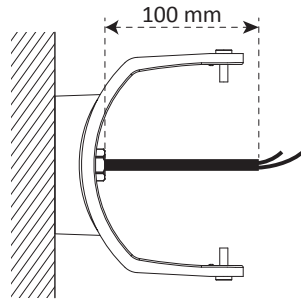

WALL/GROUND/CEILING INSTALLATION