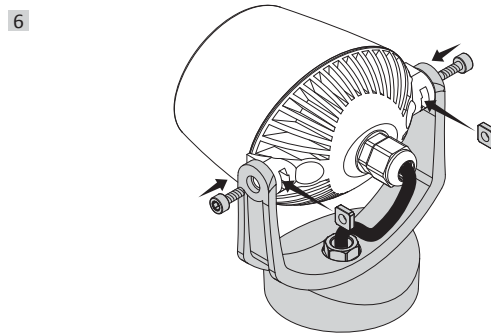

MINITOMMY

MINITOMMY-EL

how to fit the gasket

MADE IN ITALY
www.fumagalli.it

TOMMY
MINITOMMY
FLOODLIGHT

MODEL:
Tommy
Tommy-EL
Tommy-SQ
Minitommy
Minitommy-EL

UK CAUTION! Installation and maintenance procedures must be carried out by a qualified electrician after switching off the electricity supply. Fumagalli company accepts no responsibility for damages caused by incorrect installation, misuse or when used by combining it with spare parts not belonging to the product. Keep the instructions.