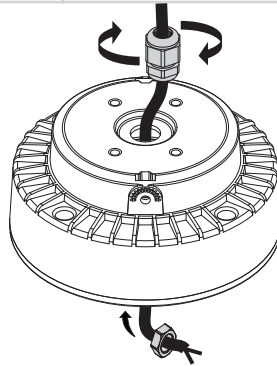

SABATINELLI & C. S.p.A. - 20139 - 027500001

WALL/GROUND/CEILING INSTALLATION

GROUND SPIKE INSTALLATION

TOMMY TOMMY-EL TOMMY-SQ

1

2

3 lamp installation

55mm