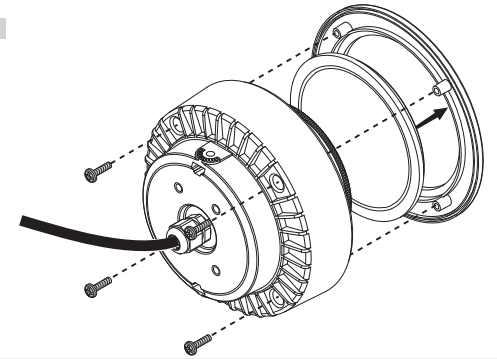

SABATINELLI & C. S.p.A. - 20139 - 027500001

WALL/GROUND/CEILING INSTALLATION

GROUND SPIKE INSTALLATION

TOMMY TOMMY-EL TOMMY-SQ

1

2

3 lamp installation

55mm

4 how to fit the gasket

5

6

7