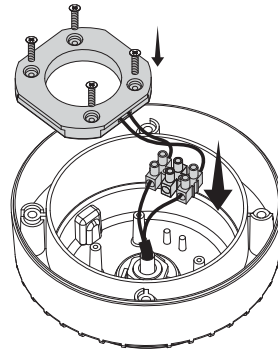

SABATINELLI & C. S.p.A. - 20139 - 027500001

WALL/GROUND/CEILING INSTALLATION

GROUND SPIKE INSTALLATION

TOMMY TOMMY-EL TOMMY-SQ

1

2

3 lamp installation

55mm

4 how to fit the gasket

5

6

7