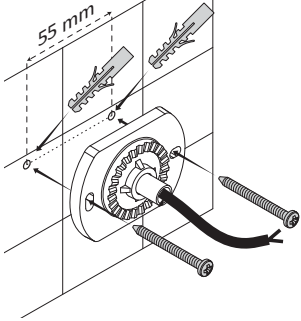

WALL/GROUND/CEILING INSTALLATION