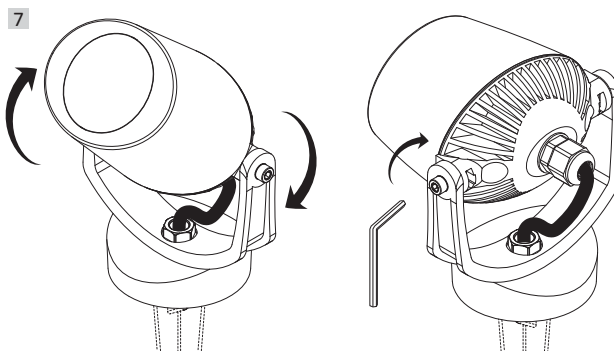

MINITOMMY

MINITOMMY-EL

how to fit the gasket

MADE IN ITALY
www.fumagalli.it

TOMMY
MINITOMMY
FLOODLIGHT

MODEL:
Tommy
Tommy-EL
Tommy-SQ
Minitommy
Minitommy-EL

UK CAUTION! Installation and maintenance procedures must be carried out by a qualified electrician after switching off the electricity supply. Fumagalli company accepts no responsibility for damages caused by incorrect installation, misuse or when used by combining it with spare parts not belonging to the product. Keep the instructions.