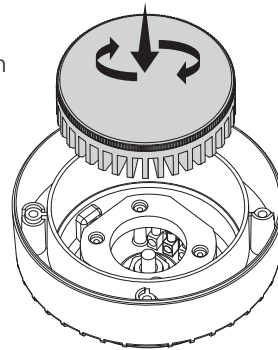

SABATINELLI & C. S.p.A. - 20139 - 027500001

WALL/GROUND/CEILING INSTALLATION

GROUND SPIKE INSTALLATION

TOMMY TOMMY-EL TOMMY-SQ

1

2

3 lamp installation

55mm