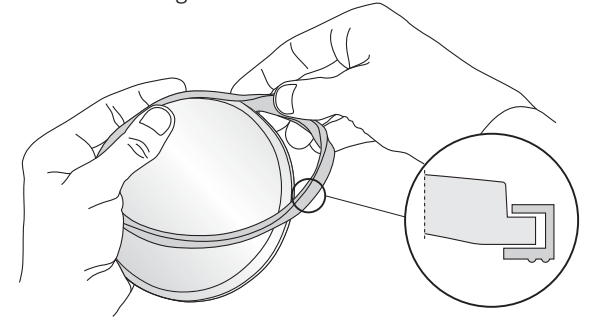

55mm

4 how to fit the gasket