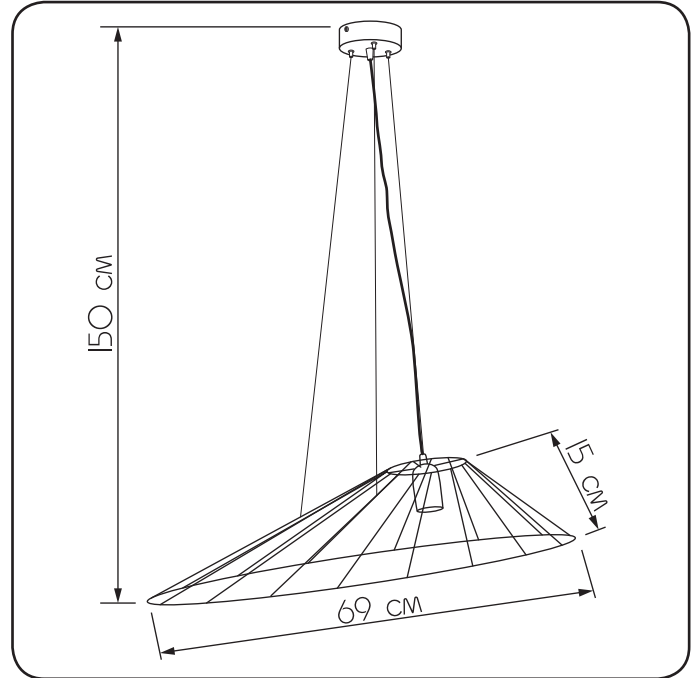

Suspension lamp

Imperium Light

Milan

103155.05.05

Height:	150 cm
Width:	55 cm
Length:	69 cm
Height of lampshade:	15 cm
Lampholder / Socket:	E27
Number of light source:	1
Max. wattage:	60 W
Voltage:	230 V
Material:	metal
Color:	black
Lamp included:	no
Protection class:	IP20