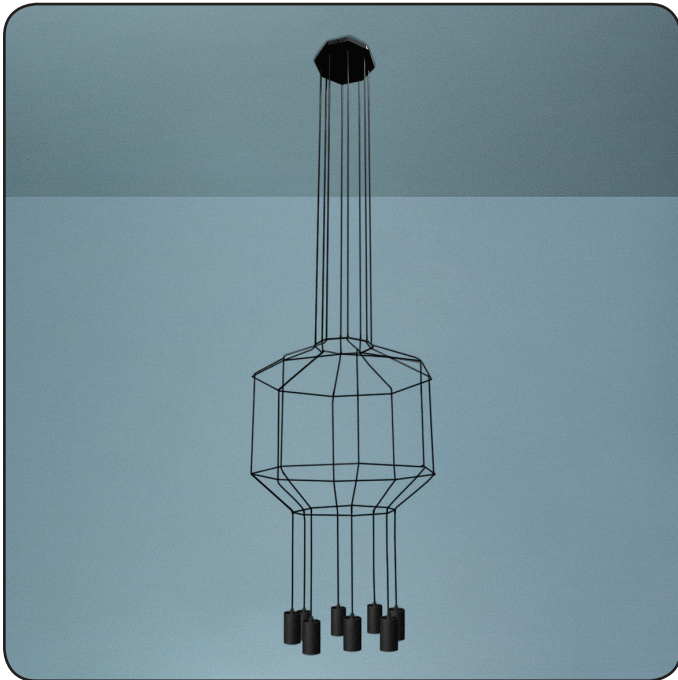

Suspension lamp

Imperium Light

Peking

1138270.05.05

| | |
|----------------------|---------------|
| Height: | 270 cm |
| Width: | 70 cm |
| Lampholder / Socket: | MR16 GU10 – 8 |
| Max. wattage: | 50 W |
| Voltage: | 230 V |
| Material: | metal |
| Color: | black |
| Lamp included: | no |
| Protection class: | IP20 |