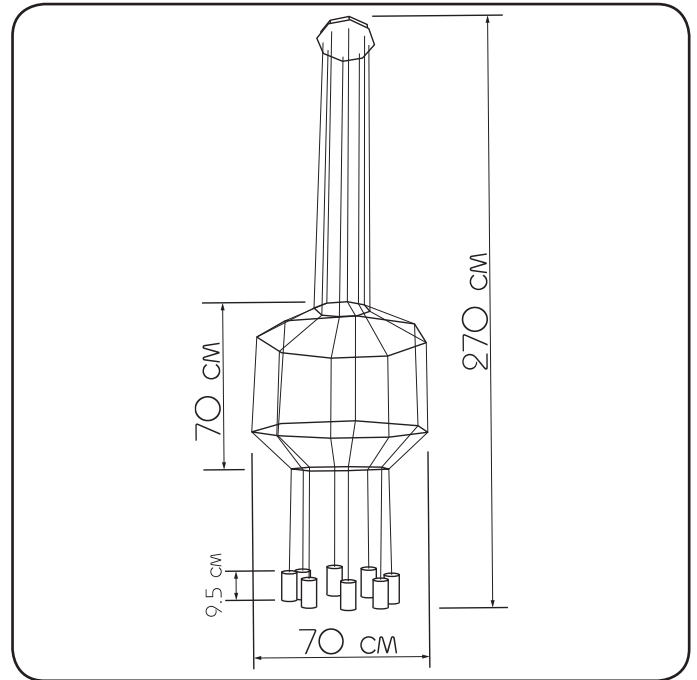

Suspension lamp

Imperium Light

Peking

1138270.05.05

| | |
|----------------------|---------------|
| Height: | 270 cm |
| Width: | 70 cm |
| Lampholder / Socket: | MR16 GU10 – 8 |
| Max. wattage: | 50 W |
| Voltage: | 230 V |
| Material: | metal |
| Color: | black |
| Lamp included: | no |
| Protection class: | IP20 |