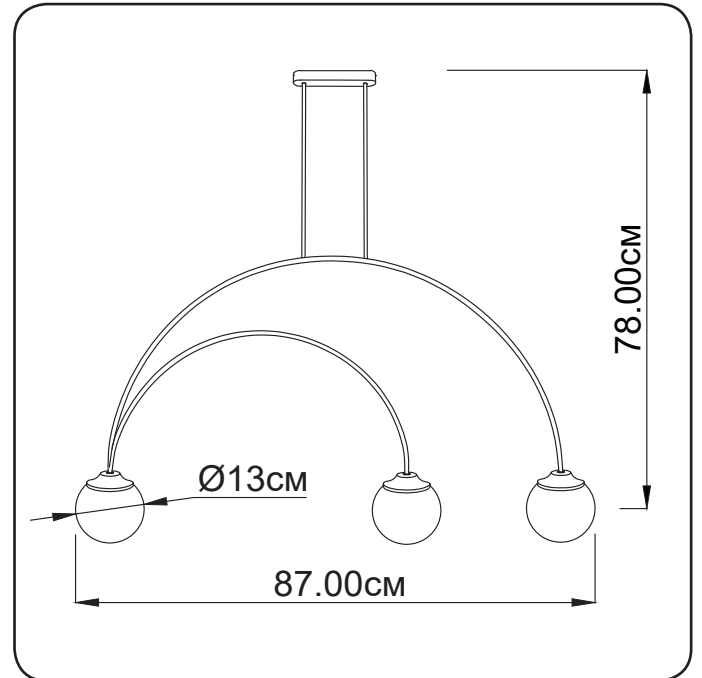

Suspension lamp

Imperium Light

Moon

14387.05.00

Height:	78 cm
Width:	87 cm
Diameter of lampshade:	13 cm
Lampholder / Socket:	E14-3
Max. wattage:	60 W
Voltage:	230 V
Material:	metal/ glass
Color:	black/ transparent
Lamp included:	no
Protection class:	IP20