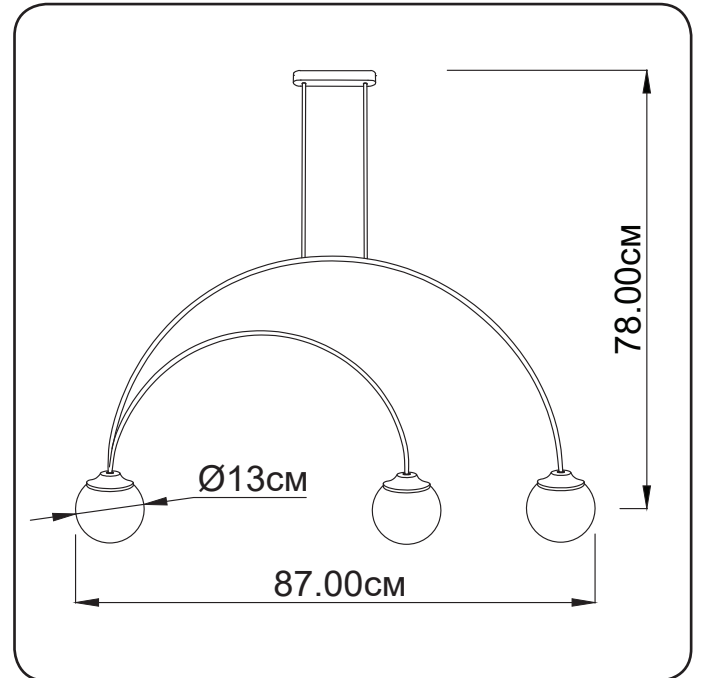

Suspension lamp

Imperium Light

Moon

14387.05.01

Height:	78 cm
Width:	87 cm
Diameter of lampshade:	13 cm
Lampholder / Socket:	E14-3
Max. wattage:	60 W
Voltage:	230 V
Material:	metal/ glass
Color:	black/ white
Lamp included:	no
Protection class:	IP20