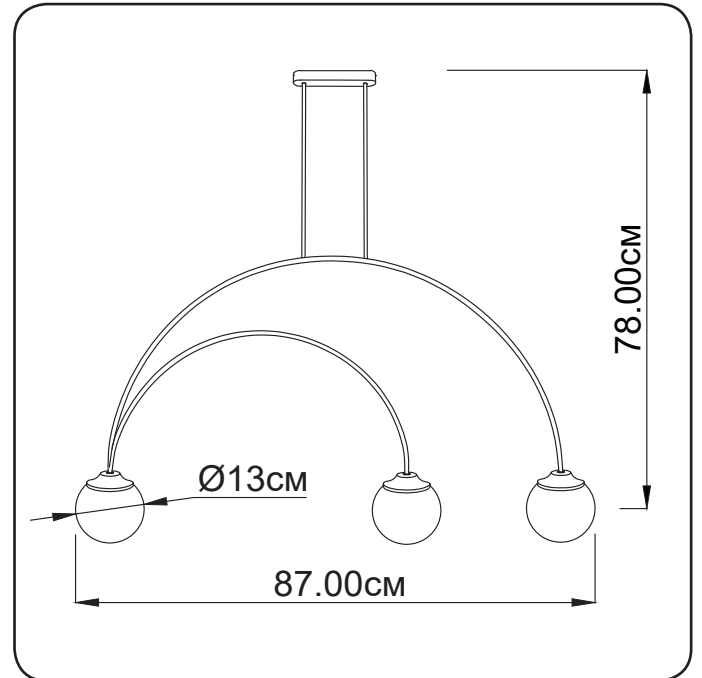

Suspension lamp

Imperium Light

Moon

14387.05.23

Height:	78 cm
Width:	87 cm
Diameter of lampshade:	13 cm
Lampholder / Socket:	E14-3
Max. wattage:	60 W
Voltage:	230 V
Material:	metal/ glass
Color:	black/ brown
Lamp included:	no
Protection class:	IP20