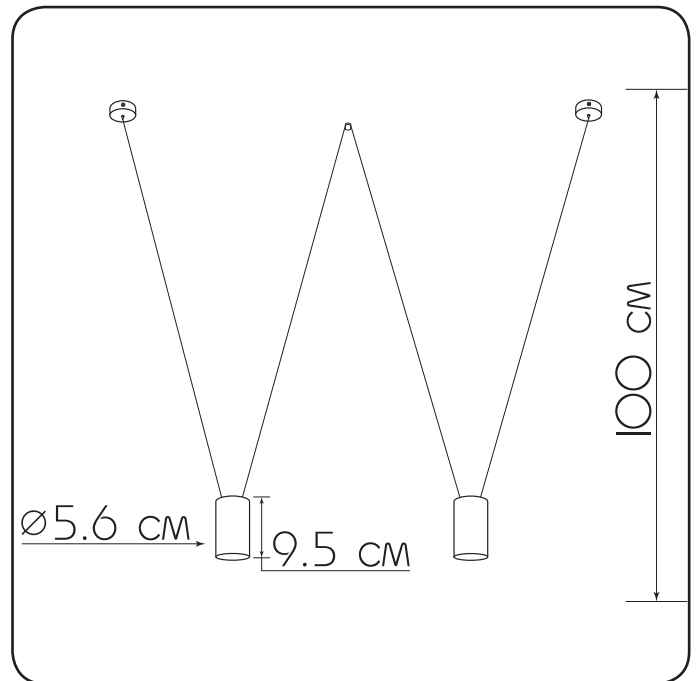

Suspension lamp

Imperium Light

ACCENT

I39210.01.01

Height:	100 cm
Diameter:	5.6 cm
Height of lampshade:	9.5 cm
Lampholder / Socket:	MR16 GU10
Number of light sources:	2
Max. wattage:	50 W (watts)
Voltage:	230 V (volt)
Material:	metal
Color:	white
Lamp included:	no
Protection class:	IP20