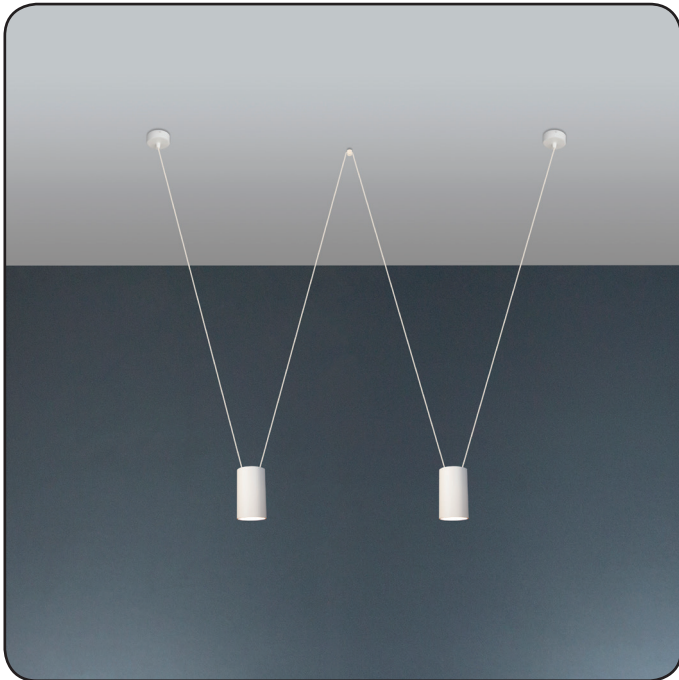

Suspension lamp

Imperium Light

ACCENT

I39210.01.01

Height:	100 cm
Diameter:	5.6 cm
Height of lampshade:	9.5 cm
Lampholder / Socket:	MR16 GU10
Number of light sources:	2
Max. wattage:	50 W (watts)
Voltage:	230 V (volt)
Material:	metal
Color:	white
Lamp included:	no
Protection class:	IP20