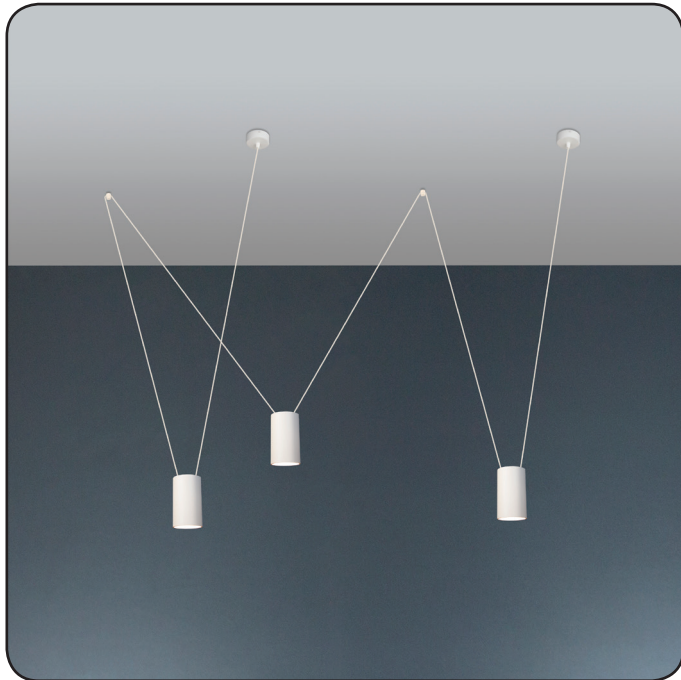

Suspension lamp

Imperium Light

ACCENT

I39310.01.01

Height:	100 cm
Diameter:	5.6 cm
Height of lampshade:	9.5 cm
Lampholder / Socket:	MR16 GU10
Number of light sources:	3
Max. wattage:	50 W (watts)
Voltage:	230 V (volt)
Material:	metal
Color:	white
Lamp included:	no
Protection class:	IP20