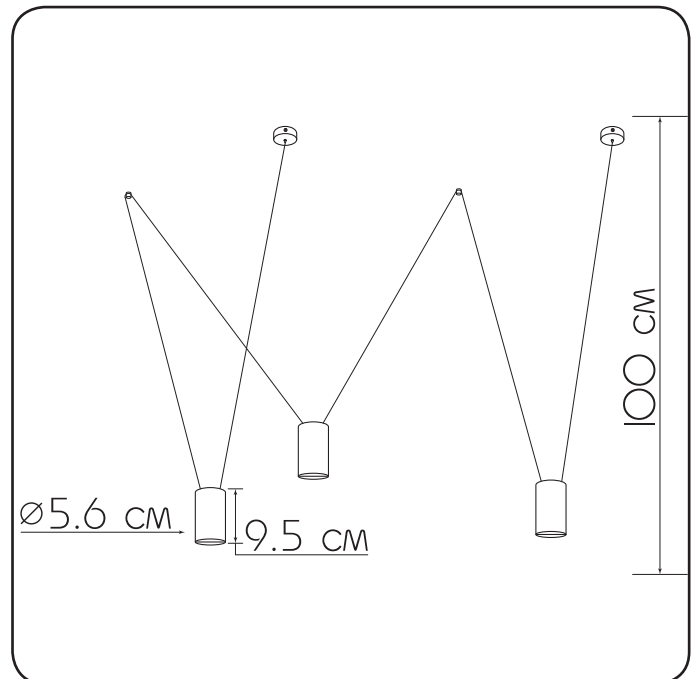

Suspension lamp

Imperium Light

ACCENT

I39310.01.01

Height:	100 cm
Diameter:	5.6 cm
Height of lampshade:	9.5 cm
Lampholder / Socket:	MR16 GU10
Number of light sources:	3
Max. wattage:	50 W (watts)
Voltage:	230 V (volt)
Material:	metal
Color:	white
Lamp included:	no
Protection class:	IP20