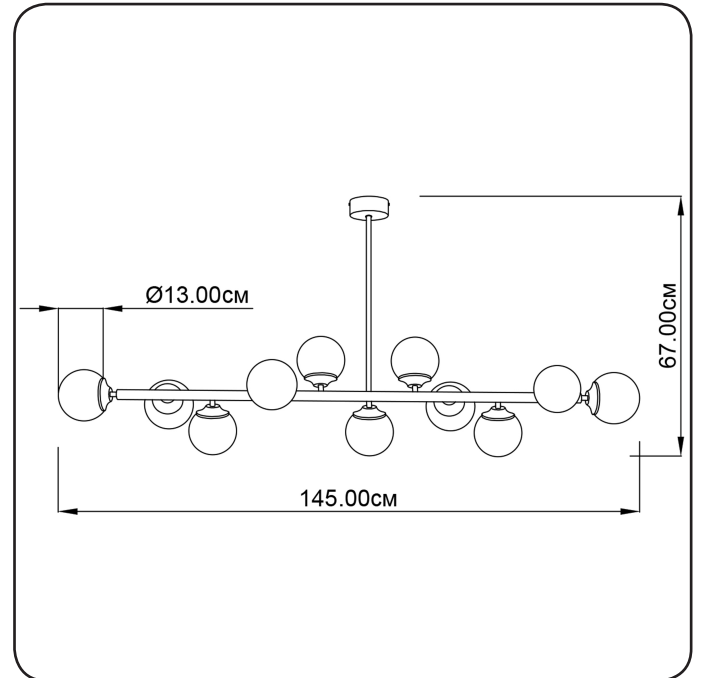

Suspension lamp

Imperium Light

FROST

1401145.01.23

Height:	67 cm
Length:	145 cm
Diameter of lamshade:	13 cm
Lampholder / Socket:	E14
Number of light sources:	12
Max. wattage:	40 W
Voltage:	230 V
Material:	metal/ glass
Color:	white/ brown
Lamp included:	no
Protection class:	IP20