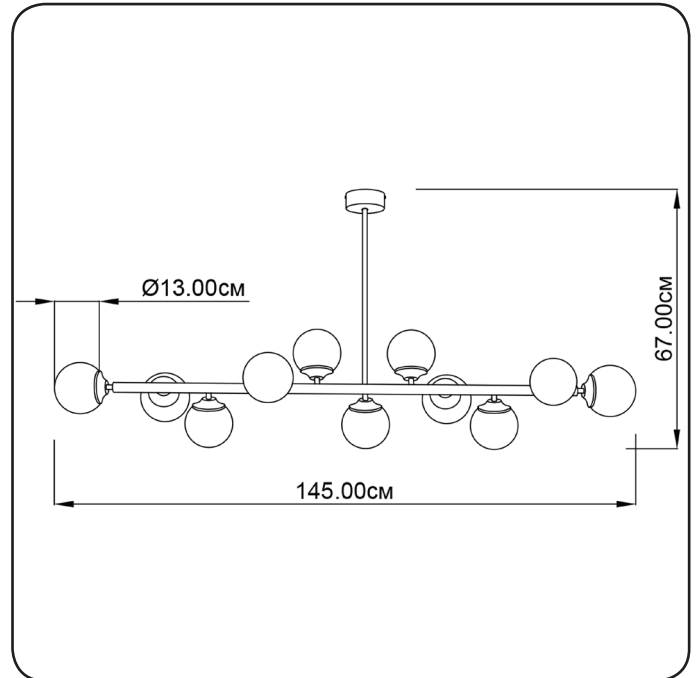

## Suspension lamp

Imperium Light

FROST

I40III45.05.00

Height:	67 cm
Length:	145 cm
Diameter of lamshade:	13 cm
Lampholder / Socket:	E14
Number of light sources:	12
Max. wattage:	40 W
Voltage:	230 V
Material:	metal/ glass
Color:	black/ transparent
Lamp included:	no
Protection class:	IP20