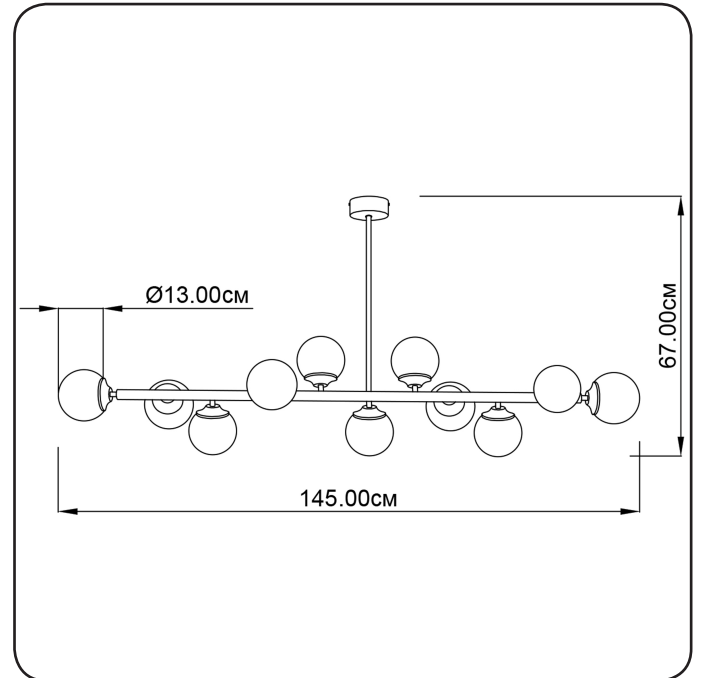

## Suspension lamp

Imperium Light

## FROST

I40III45.O5.23

Height:	67 cm
Length:	145 cm
Diameter of lamshade:	13 cm
Lampholder / Socket:	E14
Number of light sources:	12
Max. wattage:	40 W
Voltage:	230 V
Material:	metal/ glass
Color:	black/ brown
Lamp included:	no
Protection class:	IP20