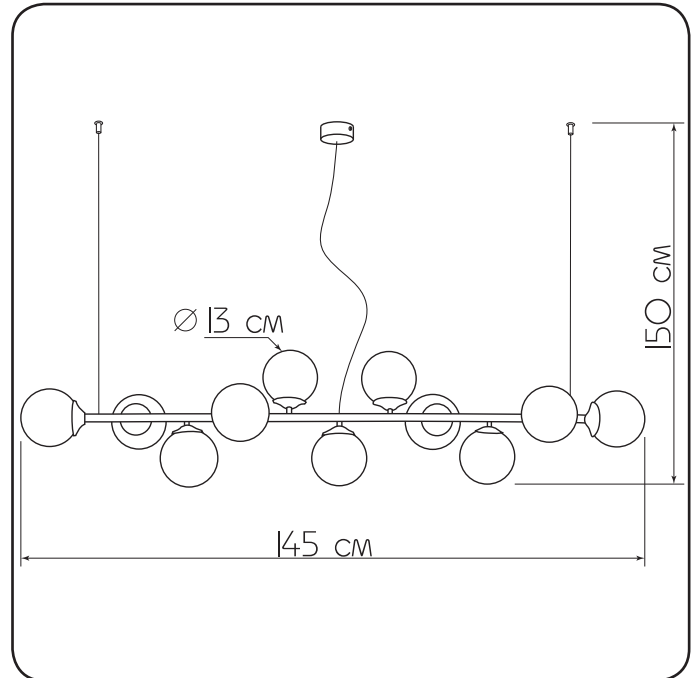

Suspension lamp

Imperium Light

FROST

14011146.05.00

Height:	150 cm
Length:	145 cm
Diameter of lamshade:	13 cm
Lampholder / Socket:	E14
Number of light sources:	12
Max. wattage:	40 W
Voltage:	230 V
Material:	metal/ glass
Color:	black/ transparent
Lamp included:	no
Protection class:	IP20