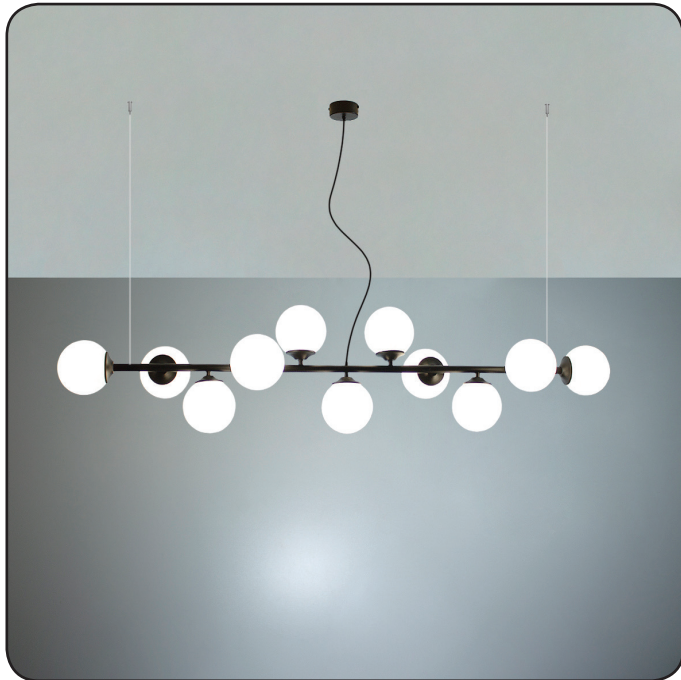

Suspension lamp

Imperium Light

FROST

14011146.05.00

Height:	150 cm
Length:	145 cm
Diameter of lamshade:	13 cm
Lampholder / Socket:	E14
Number of light sources:	12
Max. wattage:	40 W
Voltage:	230 V
Material:	metal/ glass
Color:	black/ transparent
Lamp included:	no
Protection class:	IP20